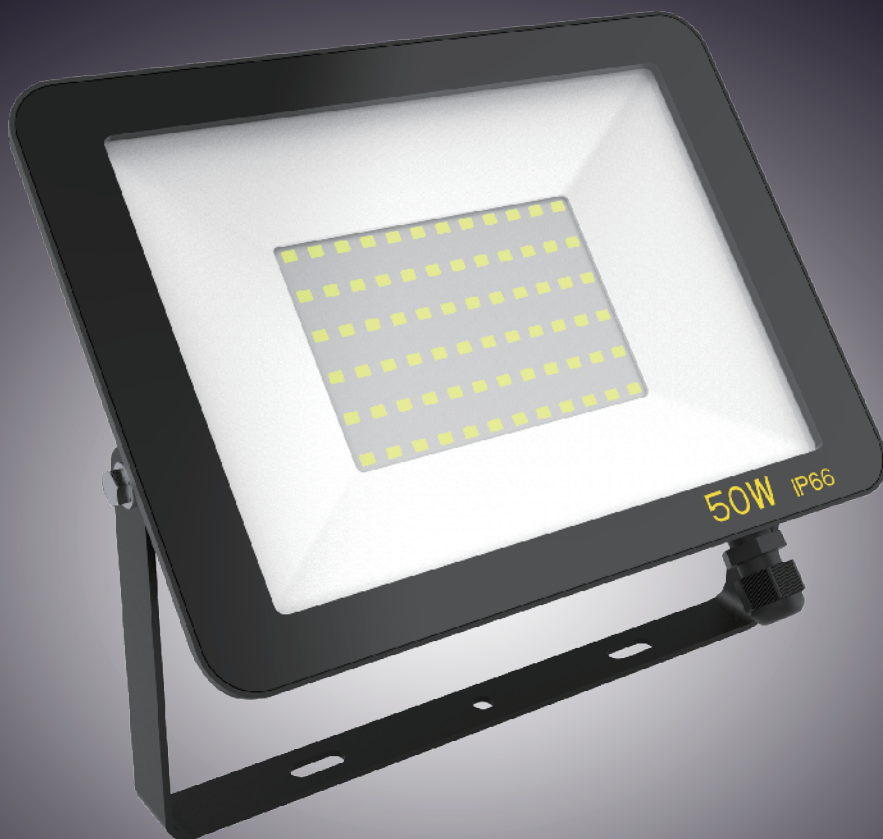

LED FLOOD LIGHT

LED

Z.PLUS SERIES IP66

Model	Power	Voltage	Life time	PF	Beam Angel	The Size
MLFZ-20	20W	110-130V/200/240V	25000h	≥0.9	120°	114.4*18.8*117mm
MLFZ-50	50W	110-130V/200/240V	25000h	≥0.9	120°	215.4*22.8*196.6mm
MLFZ-100	100W	110-130V/200/240V	25000h	≥0.9	120°	279.6*29*246.2mm